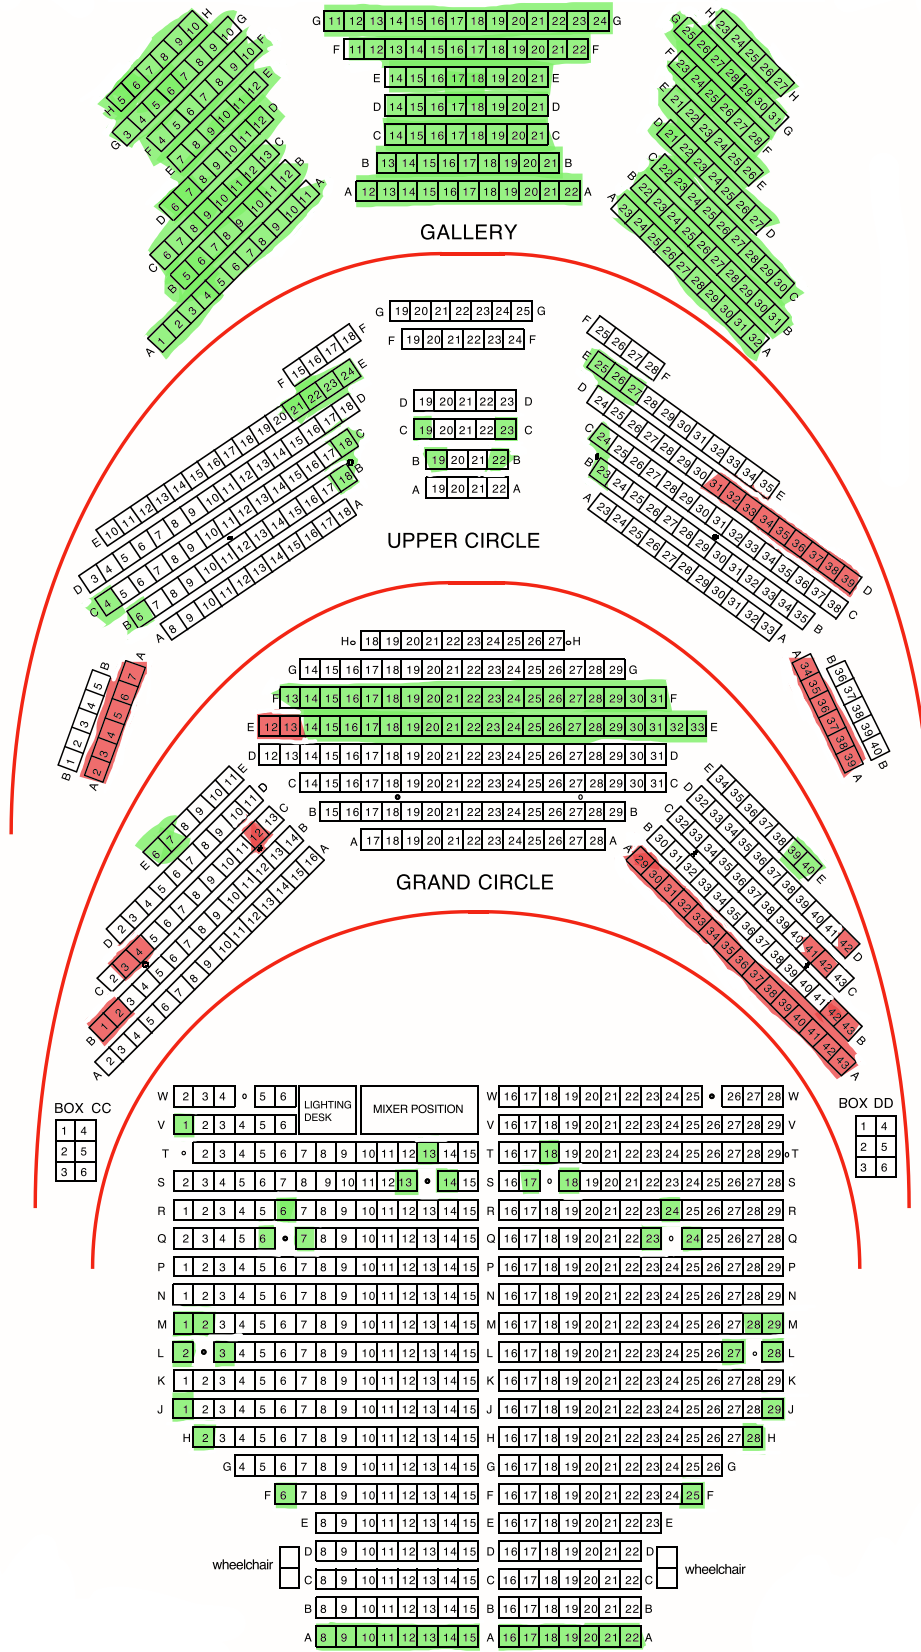

# TYNE THEATRE & OPERA HOUSE LIMITED

Limited view seats vary depending on the type of performance and will be indicated on the seating plan for each individual show.

Rows A in the Grand and Upper Circle may have restricted leg room.

Views from Gallery may be limited due to distance from stage.